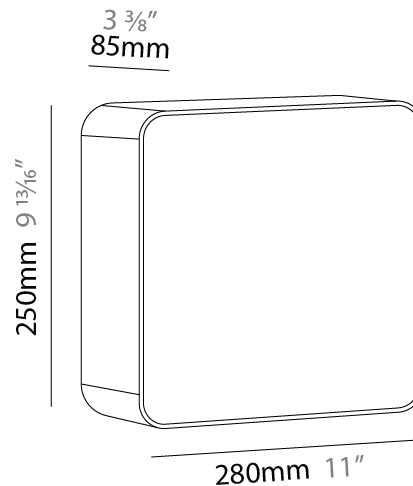

PROJECT _____
TYPE _____
SPECIFIER _____
QUANTITY _____
DATE _____

CUBE SURFACE

D72002- _____ - _____
base number   Color   Finish
                                         Temperature   Options

1. To build a product code in our configurator select the specify button on the base model # product page
2. To build a manual product code on this datasheet choose from the options listed below in blue font and add the suffix to the base model #

GENERAL

Series: Cube
Brand: Tunto
Division: Design
Mounting Type: Surface
Mounting Location: Wall / Ceiling
Subcategory: Ambient

PHYSICAL

Shape: Rectangle
Length (mm): 280
Length (in): 11
Height (mm): 165
Depth (mm): 250
Height (in): 6 1/2
Depth (in): 9 13/16
Light Distribution: Direct
Diffuser: Opal
Fixture Finish: BIR / OAK / WAL
Fixture Material: Wood

ELECTRICAL

Lamp Type: LED
Input Wattage (W): 20
Dimming: Tri-Mode (Non-Dimming and Phase Dimming (120Vac only) and 0-10V Dimming)
Driver Included: Yes
Driver Location: Integrated
Driver Type: Constant Current - Universal
Driver Class: Class 2
Input Voltage (V): 120 - 277
Constant Current (MA): 700

LED

Color Temperature (°K): 2700 / 3000 / 4000
Nominal Lumen (lm): 1000
CRI: >93 CRI
Lamp Life (hrs): 50000

OPTICAL

RATINGS AND CERTIFICATIONS

Certified By: Certified for North American Standards
IP rating: IP20