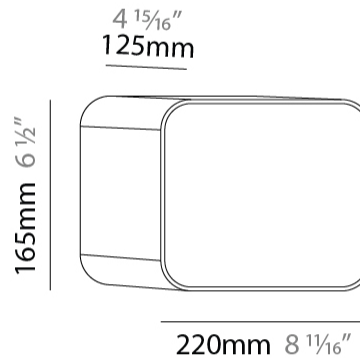

CUBE SURFACE

D72000- -

base number   Color   Finish
                         Temperature   Options

1. To build a product code in our configurator select the specify button on the base model # product page
2. To build a manual product code on this datasheet choose from the options listed below in blue font and add the suffix to the base model #

GENERAL

Series: Cube
Brand: Tunto
Division: Design
Mounting Type: Surface
Mounting Location: Wall / Ceiling
Subcategory: Ambient

PHYSICAL

Shape: Rectangle
Length (mm): 220
Length (in): 8 ¹¹/₁₆
Height (mm): 165
Depth (mm): 125
Height (in): 6 ¹/₂
Depth (in): 4 ¹⁵/₁₆
Light Distribution: Direct
Diffuser: Opal
Fixture Finish: BIR / OAK / WAL
Fixture Material: Wood

ELECTRICAL

Lamp Type: LED (Zhaga Standard)
Input Wattage (W): 11
Dimming: Tri-Mode (Non-Dimming and Phase Dimming (120Vac only) and 0-10V Dimming)
Driver Included: Yes
Driver Location: Integrated
Driver Type: Constant Current - Universal
Driver Class: Class 2
Input Voltage (V): 120 - 277
Constant Current (MA): 700

LED

Color Temperature (°K): 2700 / 3000 / 4000
Nominal Lumen (lm): 440
CRI: >93 CRI
Lamp Life (hrs): 50000

OPTICAL

RATINGS AND CERTIFICATIONS

Certified By: Certified for North American Standards
IP rating: IP20